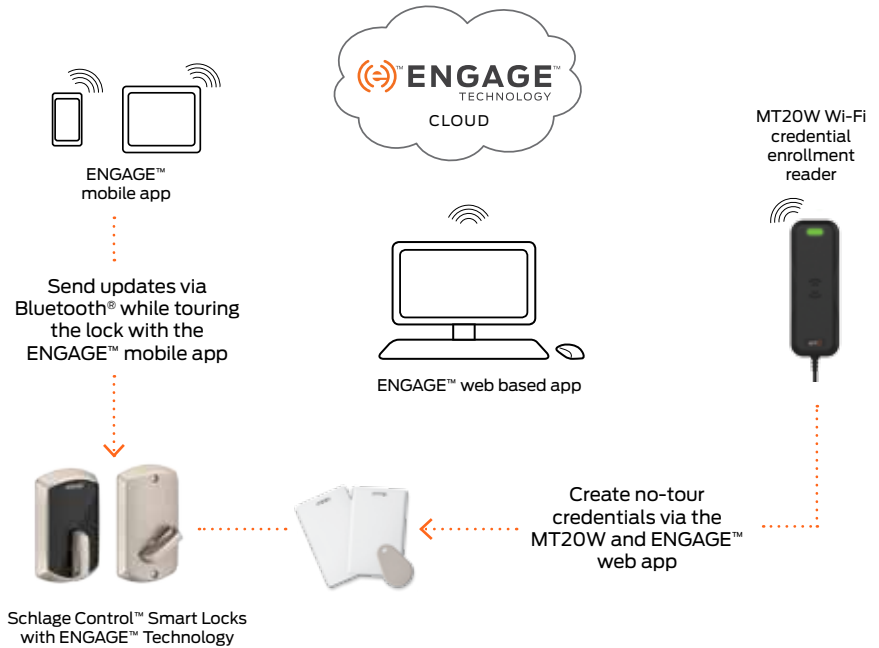

With the ENGAGE cloud based web and mobile apps, it's easy to configure lock settings, manage users with basic access privileges, and view lock audits from virtually anywhere. When paired with Schlage Control™ Smart Locks, updates to basic access privileges can be sent at the lock with the ENGAGE mobile app.

Schlage Control™ Smart Locks mark a new era of electronic access control in the multi-family world. By ushering in the next generation of highly scalable, efficiency boosting capabilities, multi-family properties can focus on operating more profitably—and with greater appeal for residents. Designed specifically for the resident unit door, Schlage Control Smart Locks feature a 100% pick- and bump-proof, no-cylinder design that improves security and safety.

### System Capabilities

- ENGAGE™ web app
  - Convenient web based application—managed from anywhere
  - Configure lock settings
  - Add new users and enroll credentials
  - Manage users and basic access privileges
  - View audits by door
- ENGAGE™ mobile app
  - Add and configure locks
  - Add new users and enroll credentials
  - Manage users and basic access privileges
  - View audits by door
  - Send updates manually at the lock
- Schlage Control™ Smart Lock
  - Up to 500 users and up to 1,000 audits
  - Lock programming via mobile application on phone and/or tablet (Bluetooth® connection)
  - Deadbolt and Interconnect designs available
  - Up to 2 years of battery life
  - 90 minute UL Listed A 156.12 Grade 2 ANSI/ BHMA certified

# Manage access

Manage your site from virtually anywhere with ENGAGE cloud based web and mobile apps.

- Create and configure lock profiles
- Add new users
- Enroll no-tour credentials via MT20W
- Manage users and basic access privileges
- View audits by door
- Invite managers and operators to assist
- Update door files, firmware, and lock settings via Bluetooth® connection at the lock with administration rights